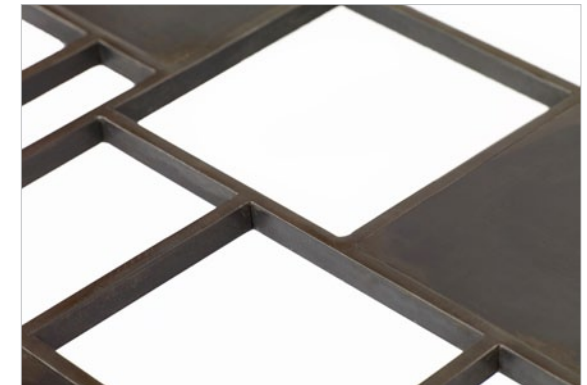

Table Mondrian

Patinated iron table, inspired by a 1940's design.

Bespoke dimension available. Glass top optional.

H: 40cm
D: 100cm
W: 160cm

Finishes available

1. Bronze
2. Fer doré
3. Canon de fusil
4. Fer doré rouge